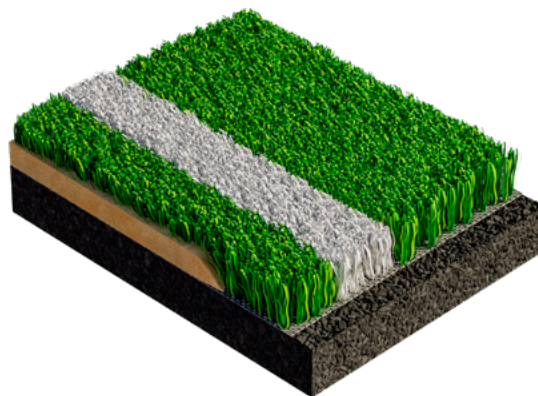

POLIGRAS[®]

Sand-dressed turf

POLIGRAS SUPERPLAY

A NEW, MULTIPURPOSE TURF WITH FIH CERTIFICATION

POLIGRAS SUPERPLAY

polytan

WE MAKE SPORT.

Sand-dressed turf

POLIGRAS SUPERPLAY

HOCKEY, TENNIS, MULTISPORT, PADEL

The secret to Poligras SuperPlay is in its filaments, which were developed specifically for the turf to offer vital performance characteristics that make all the difference when it comes to sand-dressed hockey pitches: Thanks to their 100% PE composition, they are both super soft and extremely durable. The soft surface is pleasant to the touch and reduces the risk of injury. The high filament density makes for a realistic feel, rivalling that of an unfilled pitch.

Another special feature is the BiColour design option: filaments in two different shades of green give Poligras SuperPlay an attractive, natural look. Meanwhile, Polytan's PreciTex technology ensures a uniform texture and coverage. On hot days, Polytan's CoolPlus function keeps the pitch comfortably cool: pigments ingrained in the surface of the fibres reflect infrared heat to reduce the surface temperature.

POLIGRAS SUPERPLAY

FIH GLOBAL SUPPLIER
polytan

PROPERTIES

- Eight monofilaments with approx. 185 µm fibre thickness
- Exclusive Polytan CoolPlus function
- Exclusive Polytan PreciTex texturing
- Exclusive PolyCoat PU coating with TuftGuard function
- Available in a BiColour or single-colour design