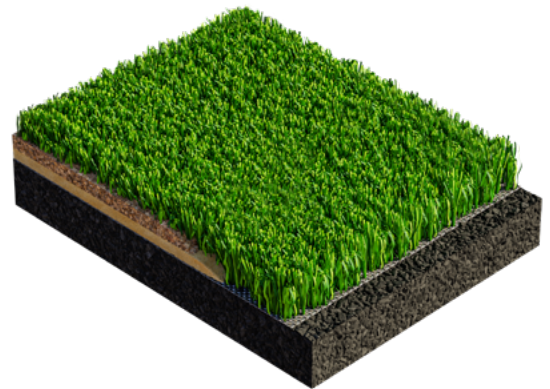

Liga**TURF**®

Straight, textured filaments

LIGATURF CROSS GTR

ARTIFICIAL TURF CAN BE THIS GREEN

LIGATURF CROSS GTR

polytan

WE MAKE SPORT.

Straight, textured filaments

LIGATURF CROSS GTR

FOOTBALL

We are changing the world of artificial turf for good with our Green Technology: In addition to renewable raw materials, we now also use recycled materials for the two different fibre types, which give LigaTurf Cross GTR its inimitable football turf feel and sensational volume. The straight filaments contain at least 20 % recycled plastics, while the textured fibres are made of up to 80 % organically based plastic (1'm Green™ PE), a by-product of sustainable agriculture.

The production process is greener too: We use up to 100 % green electricity in the production of LigaTurf Cross GTR. The result is a low-maintenance, durable artificial turf for training and sports facilities that not only fulfils the requirements of professional athletes, but elevates climate protection and sustainability to a new level in the world of artificial turf systems.

LIGATURF CROSS GTR

PROPERTIES

- Green Technology Inside: Filaments made from renewable & recycled raw materials
- Combination of straight turf filaments (365 µm fibre thickness) and textured turf filaments (255 µm fibre thickness)
- Exclusive Polytan 100 % PE composition
- Exclusive Polytan PreciTex texturing technology
- BiColour colour scheme
- 100 % PolyCoat PU coating with TuftGuard function