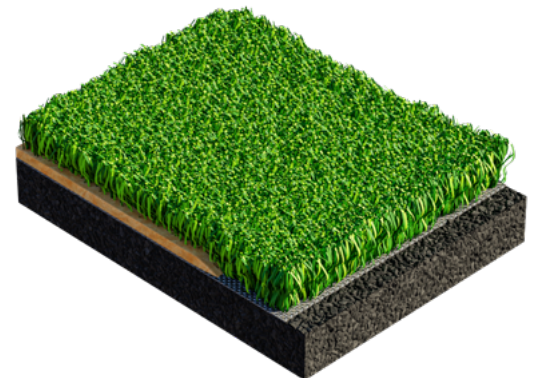

LigaGRASS®

GREEN
technology
Recycling

Textured filaments

LIGAGRASS PRO R

VERSATILE, SUSTAINABLE TURF FOR FOOTBALL

LIGAGRASS PRO R

polytan

WE MAKE SPORT.

Textured filaments

LIGAGRASS PRO R

FOOTBALL, HOCKEY, MULTISPORT

Supported by Polytan's unique ENTANGLEMENT technology, the triangular cross-section of the LigaGrass Pro R filament ensures superior fibre stability while giving the turf more volume and structure. Thanks to post-consumer recycled material, the turf also fulfils modern sustainability requirements. As a result, LigaGrass Pro R is certified in accordance with the ISCC's mass balance approach (ISCC Plus). The environmentally friendly properties of LigaGrass Pro R are accentuated by the BiColour design of the crimped filaments, which creates an extremely natural appearance in lush green.

The integrated CoolPlus function limits overheating of the turf and is extremely effective thanks to the large surface area for reflecting heat radiation. LigaGrass Pro R is available with a mixture of sand and performance infill, or purely with sand infill. It is suitable for multi-functional use in a wide variety of sports, making it ideal for communal facilities. As a robust, low-maintenance turf, LigaGrass Pro R retains its high-quality appearance even after prolonged use. It has been tested in accordance with all major domestic and international standards and is certified with the RAL Quality Mark.

LIGAGRASS PRO R

PROPERTIES

- Green Technology Inside: Filaments made from recycled raw materials
- Exclusive Polytan PreciTex texturing technology
- Monofilament turf fibres with approx. 255 µm fibre thickness
- Exclusive Polytan 100 % PE formulation
- Innovative Polytan ENTANGLEMENT technology
- BiColour design
- 100 % PolyCoat PU wear coat