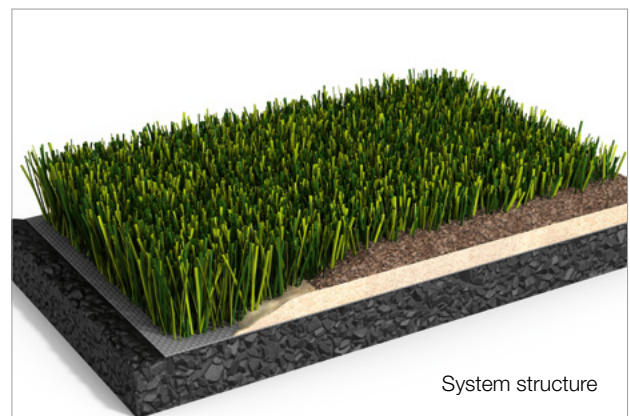

## LigaTurf Legend Pro

THE POWERHOUSE FOR DEMANDING CLUBS

LigaTurf Legend Pro is ideally suited to the high requirements of professionals and non-professionals alike.

PROPERTIES

- Improved fibre resilience
- Long-lasting natural playing qualities
- High wear resistance

## LigaTurf Legend Pro

FOOTBALL, RUGBY, AMERICAN FOOTBALL

LigaTurf Legend Pro is a real powerhouse when it comes to performance: With its entirely redeveloped multishape filament cross-section, LigaTurf Legend Pro football turf achieves optimum rebound capacity. As a result, it offers perfect sport-specific performance – as shown by the turf's certification in accordance with various international standards. The newly designed cross-section also achieves rolling and playing properties similar to those provided with natural grass. Visually, the larger filament width provides good coverage and – together with the BiColour design – ensures that the playing field looks fresh and natural. The high wear protection of the filaments has been verified in extensive laboratory tests, and ensures the required sustainability. The use of balanced turf designs and the Polytan system structure mean that athletes always feel at home on the turf.

System structure