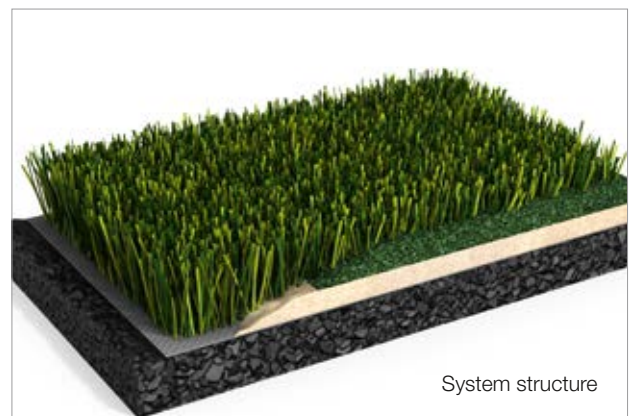

## LigaTurf Legend

★★★★★

THE POWERHOUSE FOR DEMANDING CLUBS

LigaTurf Legend is ideally suited to the high requirements of professionals and non-professionals alike.

PROPERTIES

- Improved fibre resilience
- Long-lasting natural playing qualities
- High wear resistance

STRAIGHT FILAMENTS

# LigaTurf Legend

★★★★★

FOOTBALL ■ RUGBY ■ MULTISPORT

LigaTurf Legend is a real powerhouse when it comes to performance: With its entirely redeveloped multishape filament cross-section, LigaTurf Legend football turf achieves optimum rebound capacity. As a result, it offers perfect sport-specific performance – as shown by the turf’s certification in accordance with various international standards. The newly designed cross-section also achieves rolling and playing properties similar to those provided with natural grass. Visually, the larger filament width provides good coverage and – together with the BiColour design – ensures that the playing field looks fresh and natural. The high wear protection of the filaments has been verified in extensive laboratory tests, and ensures the required sustainability. The use of balanced turf designs and the Polytan system structure mean that athletes always feel at home on the turf.

System structure